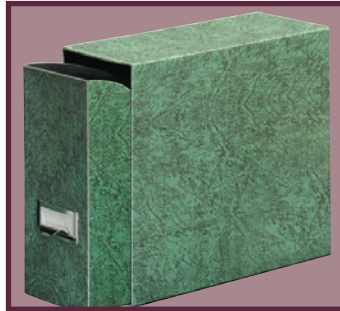

FIBERBOARD STORAGE

DOCUMENT STORAGE CASE

- Durable fiberboard sleeve and drawer.
- Combination label holder and drawer pull.
- Contains 70% minimum post-consumer recycled materials.

ITEM NUMBER	ID NO 78973 UPC	DESCRIPTION	CTN		MIN ORD QTY	U O M
			WT LBS	CTN CUBE		
LETTER SIZE (10⁷/₁₆" X 4³/₄" X 11⁷/₈")						
102 GRE	10205 2	Green	13.1	2.93	6	6 EA