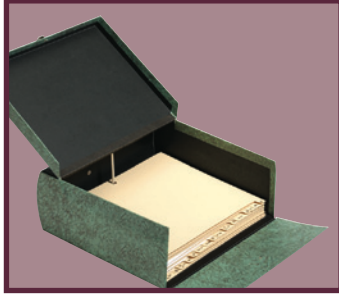

FIBERBOARD STORAGE

BOX FILES

- Durable fiberboard construction
- Curved spine with pull tab for bookshelf storage
- Suitcase-style latch for security
- 16 A-Z indexes
- Contains 70% minimum post-consumer recycled materials

ITEM NUMBER	ID NO 78973 UPC	DESCRIPTION	CTN WT LBS	CTN CUBE	CTN QTY	MIN ORD QTY	U O M
LETTER SIZE, DOUBLE THICK (4 5/8" X 10 3/16" X 11 5/8")							
22SL GRE	00226 0	Green	14.4	2.81	6	6	EA
LETTER SIZE (2 5/8" X 10 3/16" X 11 5/8")							
8SLAZ GRE	00086 0	Green	23.6	3.25	12	12	EA